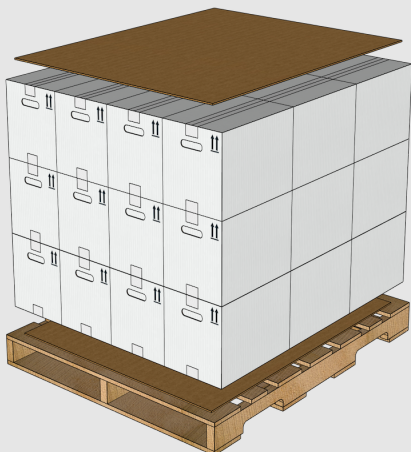

Warehouse Stacking:	3 high
In Transit Stacking (FTL):	1 high
In Transit Stacking (LTL):	1 high

Stacking heights are guidelines based on engineering designs. Always observe safety guidelines during stacking

\* Unit and full pallet weights represents the net product weight plus all associated packaging weights.

Unit Dimensions - 14.75" x 9.75" x 15"

Required Warehouse Space - 48" x 40" x 150"

Full Pallet Dimensions - 48" x 40" x 50"

# PACKAGING INFORMATION SHEET

A Product of Avalaire

Product Name:	<b>BeQuest 4 SC</b>
Product SKU:	620170
Package Size:	120 gal
Product Class:	Herbicide
Active Ingredient:	Mesotrione 40.0%
Unit Weight:	1305.7 Lb. / 592.2 Kg
Units Per Pallet:	1 IBC
Full Pallet Weight:	1,306 Lb. / 592 Kg
Density U.S.:	10.01 or 1.20g/ml
	N/A