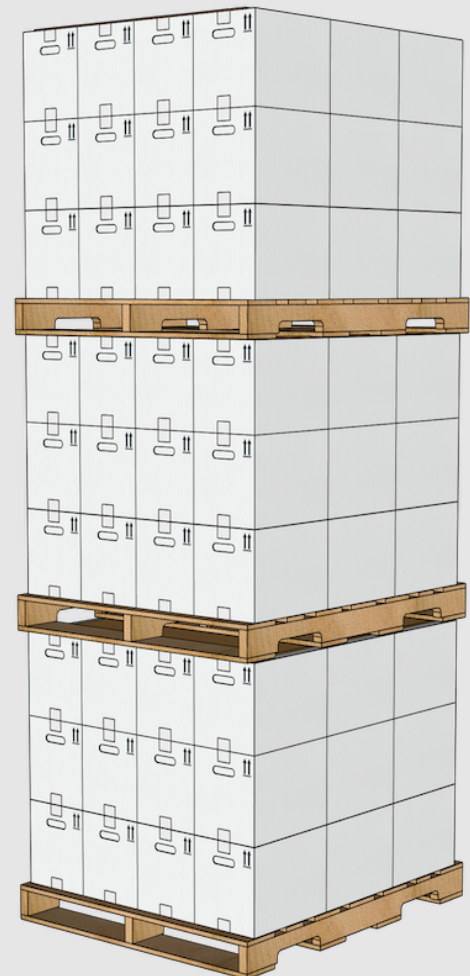

PACKAGING INFORMATION SHEET

A Product of Avalaire

Product Name:	Madari 4 F
Product SKU:	630030
Package Size:	4 x 1 gal
Product Class:	Insecticide
Active Ingredient:	Imidacloprid 40.7%
Unit Weight:	42.5 Lb. / 19.3 Kg
Units Per Pallet:	36 Cases
Full Pallet Weight:	1,569 Lb. / 712 Kg
Density U.S.:	9.93 lb/gal or 1.19g/ml

Warehouse Stacking:	3 high
In Transit Stacking (FTL):	1 high
In Transit Stacking (LTL):	1 high

Stacking heights are guidelines based on engineering designs. Always observe safety guidelines during stacking

53' OTR Trailer:	26 pallets
40' Ocean Container:	20 pallets
20' Ocean Container:	10 pallets

Total number of pallets is based on a maximum OTR gross weight limit of 42,500 lb with 26 floor pallet spaces.

* Unit and full pallet weights represents the net product weight plus all associated packaging weights.

Unit Dimensions - 14.75" x 9.75" x 11.5"

Required Warehouse Space - 48" x 40" x 117"

Full Pallet Dimensions - 48" x 40" x 39"