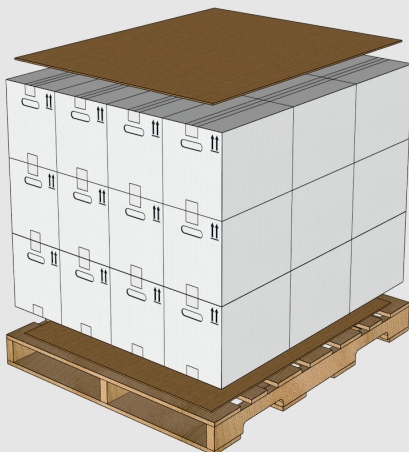

PACKAGING INFORMATION SHEET

A Product of Avalaire

Product Name:	Madari 4 F
Product SKU:	630030
Package Size:	4 x 1 gal
Product Class:	Insecticide
Active Ingredient:	Imidacloprid 40.7%
Unit Weight:	42.5 Lb. / 19.3 Kg
Units Per Pallet:	36 Cases
Full Pallet Weight:	1,569 Lb. / 712 Kg
Density U.S.:	9.93 lb/gal or 1.19g/ml

Warehouse Stacking:	3 high
In Transit Stacking (FTL):	1 high
In Transit Stacking (LTL):	1 high

Stacking heights are guidelines based on engineering designs. Always observe safety guidelines during stacking

53' OTR Trailer:	26 pallets
40' Ocean Container:	20 pallets
20' Ocean Container:	10 pallets

Total number of pallets is based on a maximum OTR gross weight limit of 42,500 lb with 26 floor pallet spaces.

* Unit and full pallet weights represents the net product weight plus all associated packaging weights.

Unit Dimensions - 14.75" x 9.75" x 11.5"

Required Warehouse Space - 48" x 40" x 117"

Full Pallet Dimensions - 48" x 40" x 39"